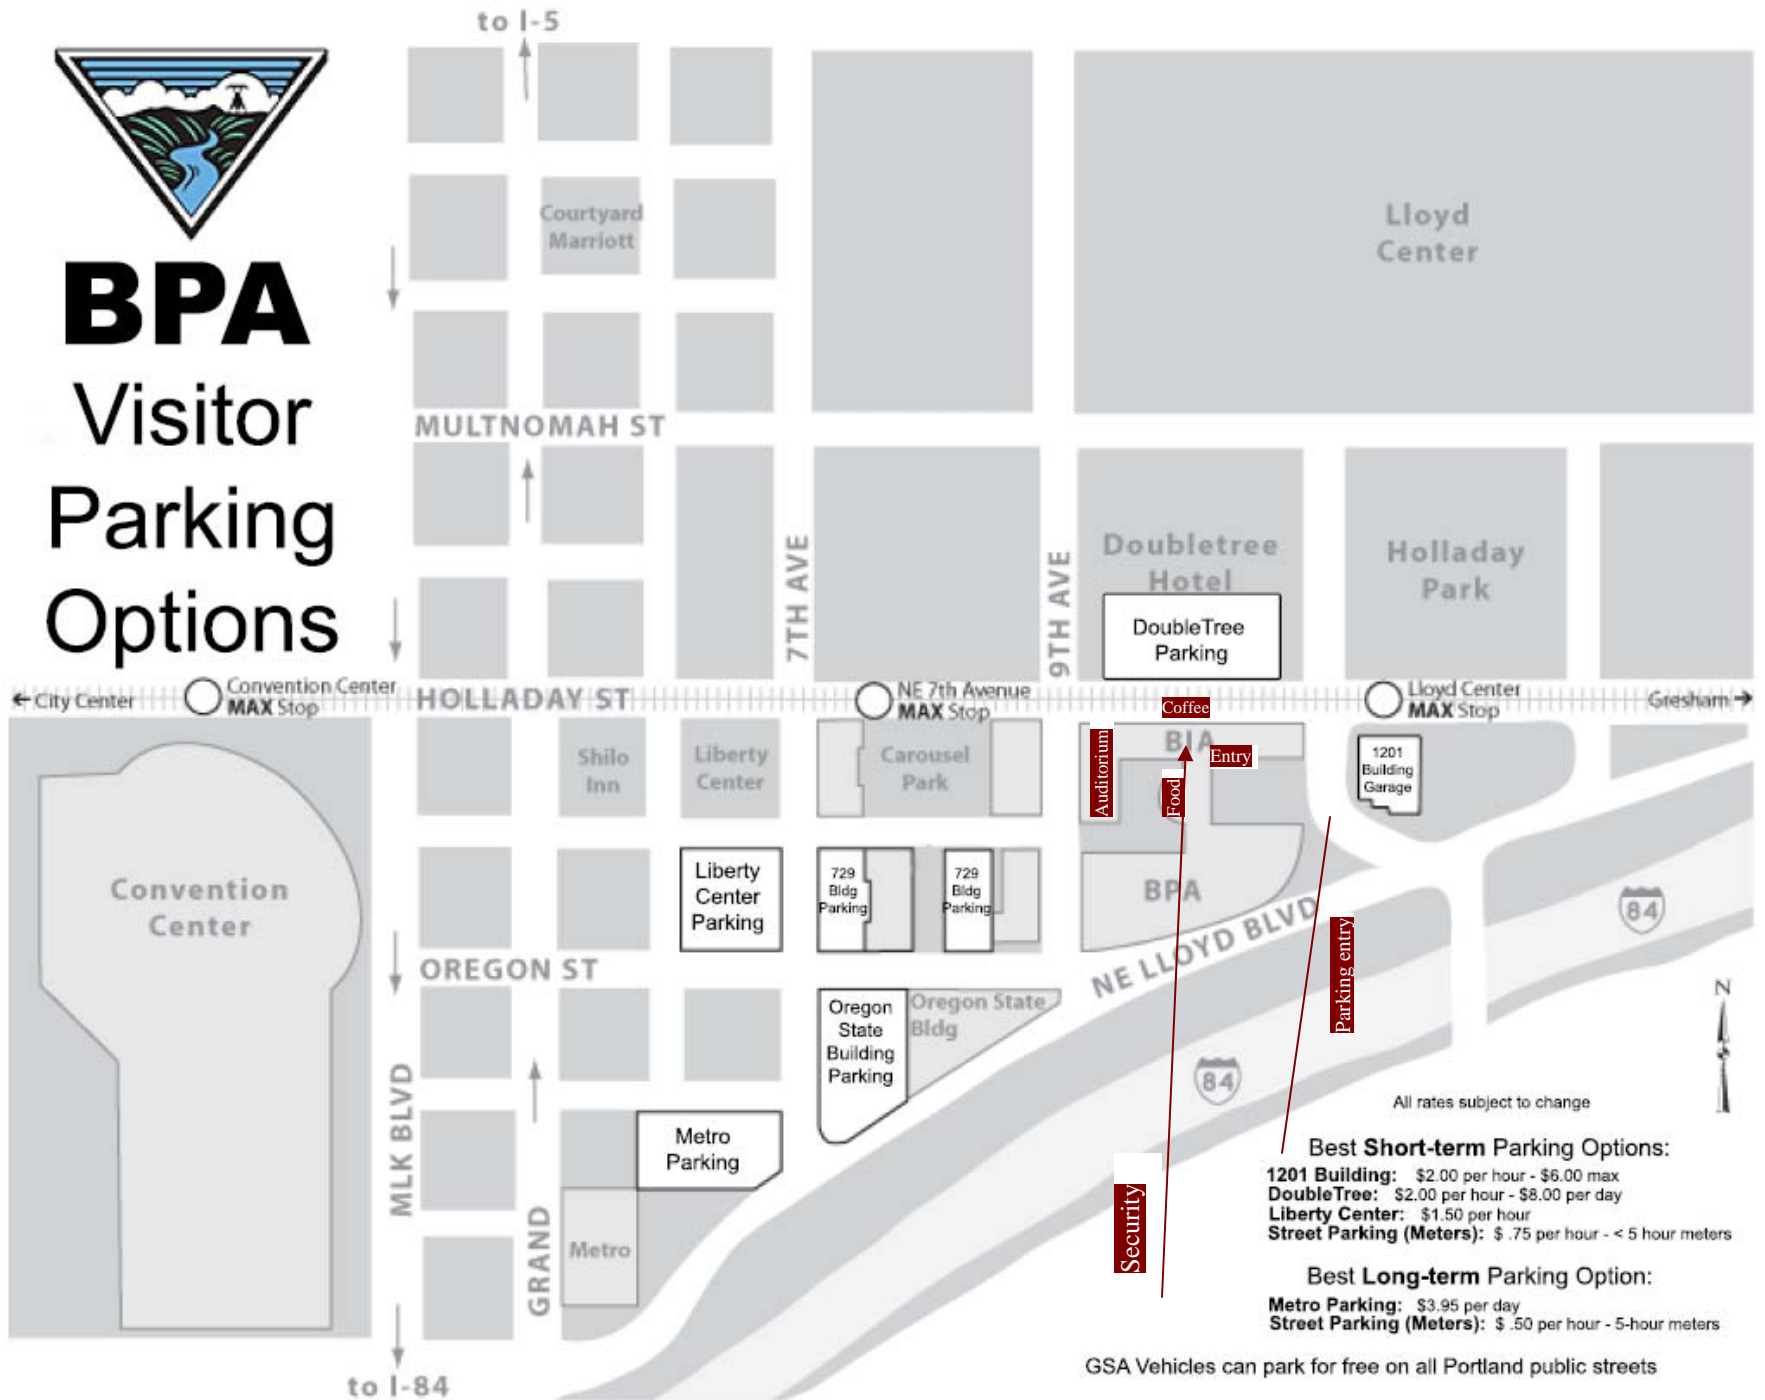

### Driving Directions from the North on I-5

1:	Take EXIT 302A toward ROSE QUARTER/CITY CENTER.	0.1 miles
2:	Take the ramp toward ROSE QTR..	<0.1 miles
3:	Turn SLIGHT RIGHT onto N VANCOUVER AVE.	<0.1 miles
4:	N VANCOUVER AVE becomes N WHEELER AVE.	0.2 miles
5:	Turn LEFT onto NE MULTNOMAH ST.	0.5 miles
6:	Turn RIGHT onto NE 11TH AVE.	0.1 miles
7:	NE 11th Ave, Portland, OR – GSA to your right, parking to your left.	

### Driving Directions from the East on I-84

1:	Take the LLOYD CENTER exit, EXIT 1	0.2 miles
2:	Take the ramp to GRAND AVENUE/MARTIN LUTHER KING JR. BLVD – UNION AVE	0.1 miles
3:	Turn SLIGHT RIGHT onto NE LLOYD BLVD	0.0 miles
4:	Turn RIGHT onto NE 11 TH AVE	0.1 miles
5:	NE 11 <sup>th</sup> Ave, Portland, OR – GSA to your right, parking to your left.	

# BPA Visitor Parking Options